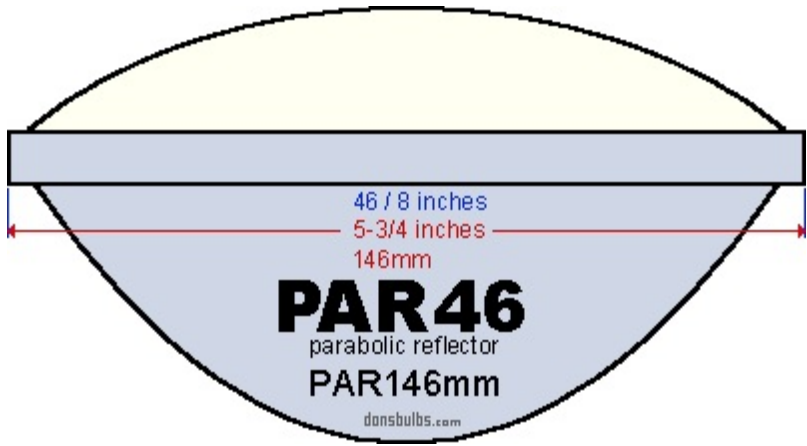

watt: ⓘ 45 / 35

base: ⓘ G16t

glass: ⓘ PAR46

filament: ⓘ C6/C6

fil.res.: ⓘ 0.91 ohm

m.o.l.: ⓘ 4.02 inch (102MM)

i.lumens: ⓘ 830

cp: ⓘ 66

d.hours: ⓘ 300 / 500

notes: ⓘ 30000/16000AIPBCP

ANSI spec sheet also refers to SAE-J572

ba:25x7/25x7

ba:ba25x7

lens:fluted

mm

specs verified against ANSI-

SR26D2002

filament
close-up view:

C = coiled