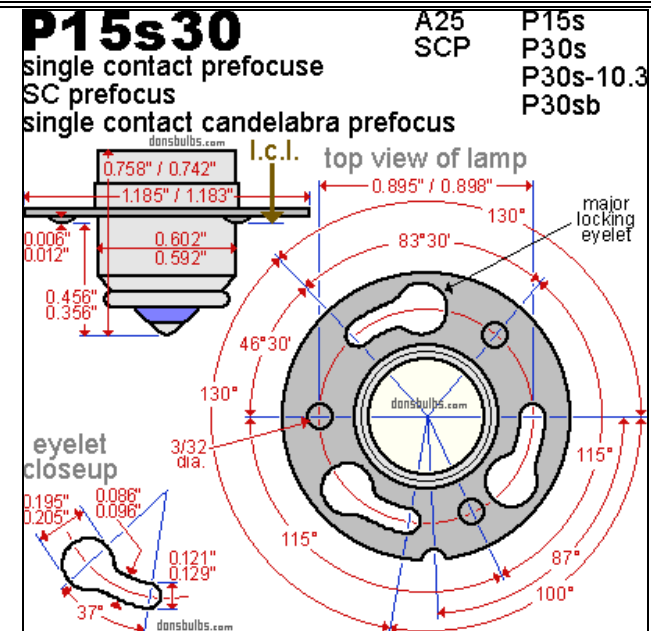

1007 is known as: 1007-USA

1007-USA bulb specifications:

category: **Specialty**

volt: **6.2**

amp: **3.9**

watt: **24.2**

base: **P15s30** - Single Contact Prefocus Flanged also known as Single Contact Prefocus Bayonet

also known as **P15s** (Europe)

also known as **P30s** (USA)

glass: **RP11**

i.lumens: **402**

cp: **32**

notes:

antique Headlight

uses socket: [DB-P15S30-1](#)

1007-USA

also known as

Cross-Reference:

1007-USA

1007

usual shape of **RP11** glass envelopes
(not to scale)

industry standards for base: **P15s30** - Single Contact Prefocus Flanged also known as Single Contact Prefocus Bayonet also known as **P15s** (Europe) also known as **P30s** (USA) (not to scale)