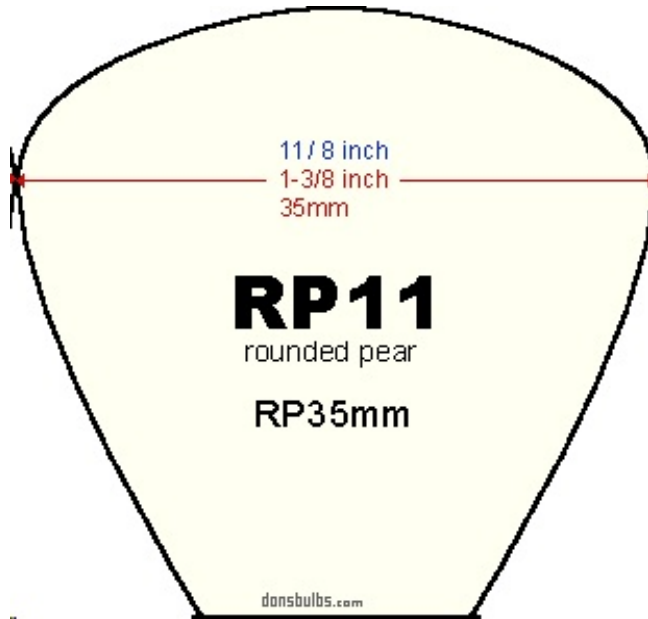

incandescent-miniature lamp light bulb 1118 USA
I/6V/BA15D/RP11/CL/125H

bulb specifications:

category: Incandescent-miniature lamp
volt: 6
base: BA15d - Double Contact Candelabra Bayonet (or D.C.Bayonet)
glass: RP11
filament: C2V
d.hours: 125
notes: clear glass

uses sockets: DB-BA15D1
DB-BA15D2
DB-BA15D8

typical shape of RP11 glass envelopes