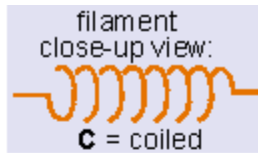

2220

is known as:

2220-USA

2220-USA also known as cross-Reference:
 2220-USA
 2220
 2220-GE
 2220-MAZDA

2220-USA bulb specifications:
 category: **Specialty**
 volt: **6 - 8**
 base: **P15d30** - Double Contact Prefocus Flanged also known as Double Contact Prefocus Bayonet also known as **P15d** (Europe) also known as **P30d** (USA)
 glass: **RP11**
 filament: **C2V/C2V**
 i.lumens: **12.6**
 cp: **1**
 uses socket: [DB-P15D30-1](#)

usual shape of **RP11** glass envelopes (not to scale)

typical shape of **C2V/C2V** filament (not to scale)

P15d30 A26 P15d
 double contact prefocus DCP P30d
 DC prefocus P30d-10.3
 double contact candelabra prefocus P30da