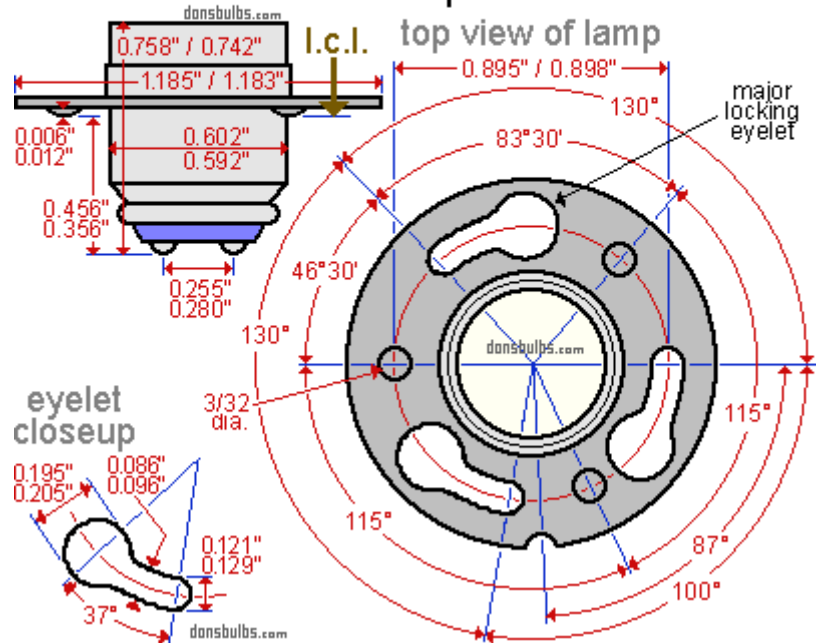

2220

is known as:

2220-USA

2220-USA also known as cross-Reference:
 2220-USA
 2220
 2220-GE
 2220-MAZDA

2220-USA bulb specifications:
 category: **Specialty**
 volt: **6 - 8**
 base: **P15d30** - Double Contact Prefocus Flanged also known as Double Contact Prefocus Bayonet also known as **P15d** (Europe) also known as **P30d** (USA)
 glass: **RP11**
 filament: **C2V/C2V**
 i.lumens: **12.6**
 cp: **1**
 uses socket: [DB-P15D30-1](#)

usual shape of **RP11** glass envelopes (not to scale)

typical shape of **C2V/C2V** filament (not to scale)

P15d30 A26 P15d
 double contact prefocus DCP P30d
 DC prefocus P30d-10.3
 double contact candelabra prefocus P30da

industry standards for base:

P15d30 - Double Contact Prefocus Flanged also known as Double Contact Prefocus Bayonet also known as **P15d** (Europe) also known as **P30d** (USA) not to scale)