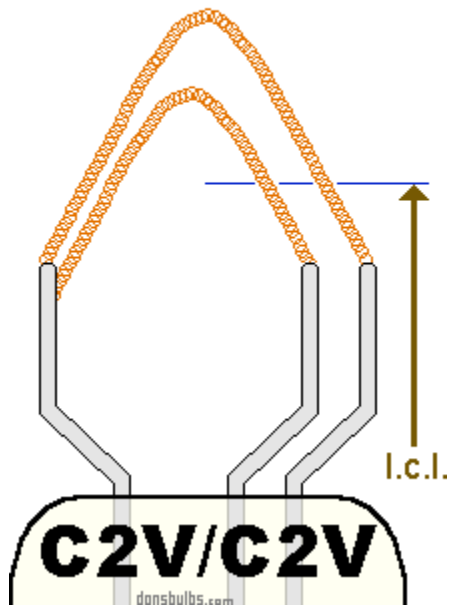

2220

is known as:

2220-USA

2220-USA also known as cross-Reference:
 2220-USA
 2220
 2220-GE
 2220-MAZDA

2220-USA bulb specifications:
 category: **Specialty**
 volt: **6 - 8**
 base: **P15d30** - Double Contact Prefocus Flanged also known as Double Contact Prefocus Bayonet also known as **P15d** (Europe) also known as **P30d** (USA)
 glass: **RP11**
 filament: **C2V/C2V**
 i.lumens: **12.6**
 cp: **1**
 uses socket: [DB-P15D30-1](#)

usual shape of **RP11** glass envelopes (not to scale)

typical shape of **C2V/C2V** filament (not to scale)

P15d30 A26 P15d
 double contact prefocus DCP P30d
 DC prefocus P30d-10.3
 double contact candelabra prefocus P30da

industry standards for base:

P15d30 - Double Contact Prefocus Flanged also known as Double Contact Prefocus Bayonet also known as **P15d** (Europe) also known as **P30d** (USA) not to scale)