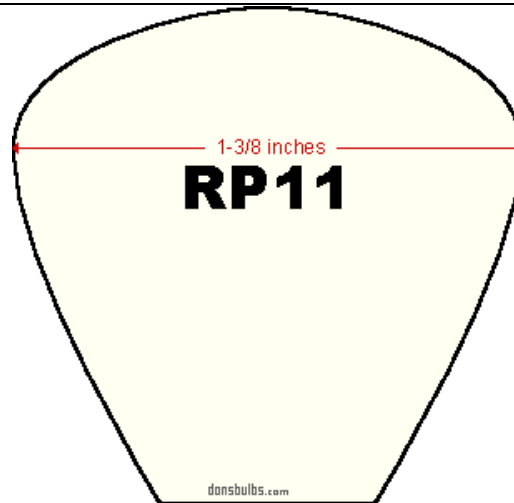

2220

is known as:

2220-USA

2220-USA also known as cross-Reference:
 2220-USA
 2220
 2220-GE
 2220-MAZDA

2220-USA bulb specifications:
 category: **Specialty**
 volt: **6 - 8**
 base: **P15d30** - Double Contact Prefocus Flanged also known as Double Contact Prefocus Bayonet also known as **P15d** (Europe) also known as **P30d** (USA)
 glass: **RP11**
 filament: **C2V/C2V**
 i.lumens: **12.6**
 cp: **1**
 uses socket: [DB-P15D30-1](#)

usual shape of **RP11** glass envelopes (not to scale)

typical shape of **C2V/C2V** filament (not to scale)

P15d30 A26 P15d
 double contact prefocus DCP P30d
 DC prefocus P30d-10.3
 double contact candelabra prefocus P30da