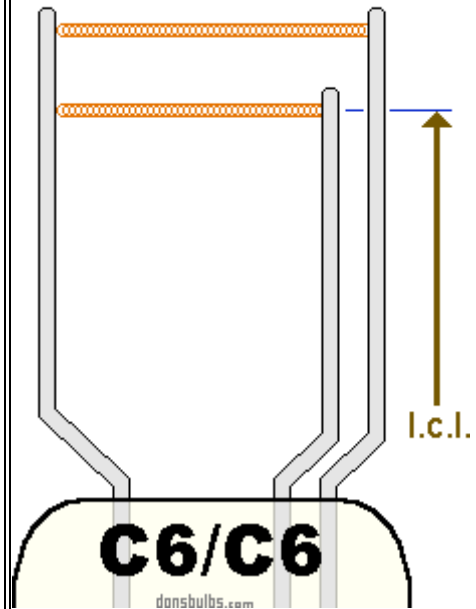

2221 is known as: 2221-USA

2221-USA bulb specifications:

category: Specialty
volt: 6 - 8
base: P15d30 - Double Contact Prefocus Flanged
also known as Double Contact Prefocus Bayonet
also known as P15d (Europe)
also known as P30d (USA)
glass: RP11
filament: C6/C6
i.lumens: 12.6
cp: 21/21
uses socket: DB-P15D30-1

2221-USA

also known as
Cross-Reference:
2221-USA
2221
2221-GE
2221-MAZDA

usual shape of RP11 glass envelopes (not to scale)

typical shape of C6/C6 filament (not to scale)

P15d30

double contact prefocus

DC prefocus

double contact candelabra prefocus

A26
DCP

P15d
P30d
P30d-10.3
P30da

industry standards for base: **P15d30** - Double Contact Prefocus Flanged also known as Double Contact Prefocus Bayonet also known as **P15d** (Europe) also known as **P30d** (USA) (not to scale)