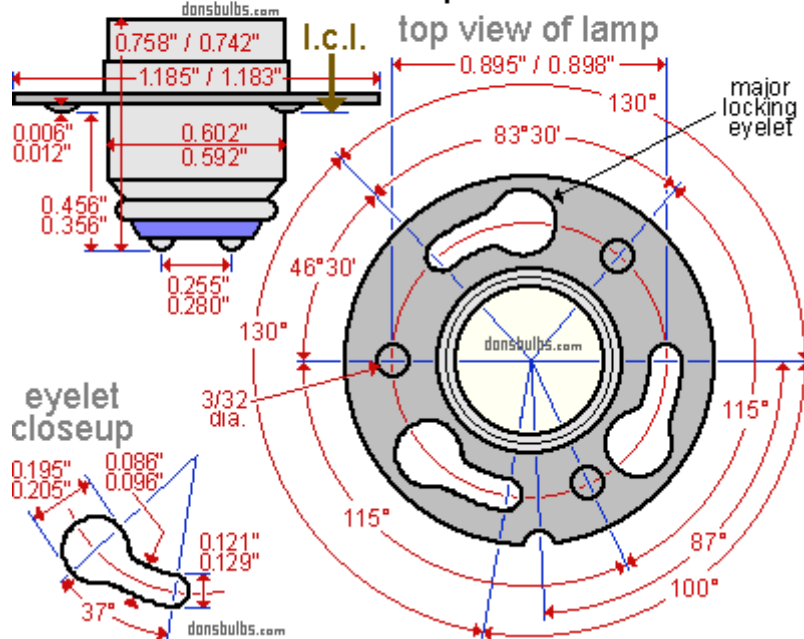

2221 is known as: 2221-USA

2221-USA bulb specifications:

category: Specialty
volt: 6 - 8
base: P15d30 - Double Contact Prefocus Flanged
also known as Double Contact Prefocus Bayonet
also known as P15d (Europe)
also known as P30d (USA)
glass: RP11
filament: C6/C6
i.lumens: 12.6
cp: 21/21
uses socket: DB-P15D30-1

2221-USA

also known as
Cross-Reference:
2221-USA
2221
2221-GE
2221-MAZDA

usual shape of RP11 glass envelopes (not to scale)

typical shape of C6/C6 filament (not to scale)

P15d30

double contact prefocus

DC prefocus

double contact candelabra prefocus

A26
DCP

P15d
P30d
P30d-10.3
P30da

industry standards for base: **P15d30** - Double Contact Prefocus Flanged also known as Double Contact Prefocus Bayonet also known as **P15d** (Europe) also known as **P30d** (USA) (not to scale)