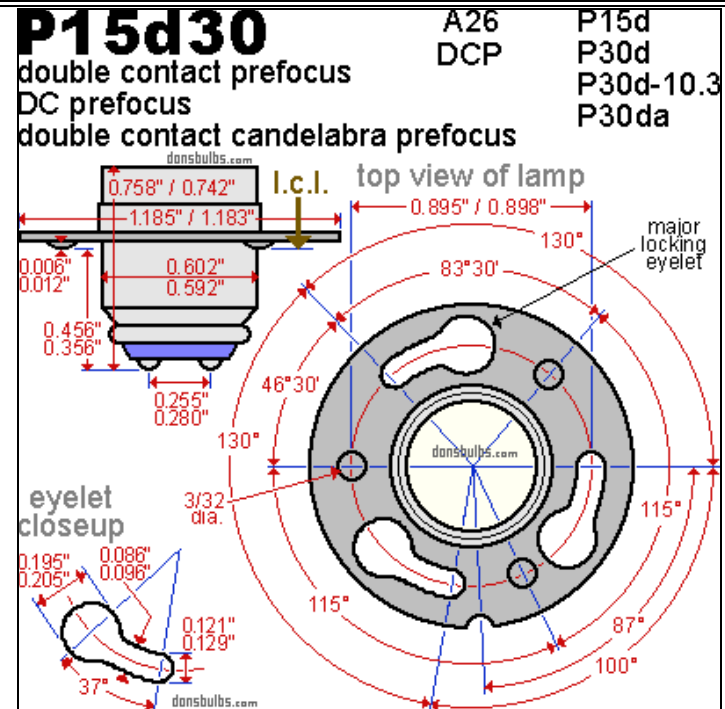

2520

2520-USA bulb specifications:

category: **Specialty**

volt: **6**

base: **P15d30** - Double Contact Prefocus Flanged also known as Double Contact Prefocus Bayonet

also known as **P15d** (Europe)

also known as **P30d** (USA)

glass: **RP11**

i.lumens: **629 / 264**

cp: **50 / 21**

notes: **Automotive Lamp**

Headlight

uses socket: [DB-P15D30-1](#)

2520-USA

also known as **Cross-Reference:**

2520-USA

2520

2520 [alternate 1]

2520-WESTINGHOUSE

3770-3

usual shape of **RP11** glass envelopes (not to scale)

industry standards for base:

P15d30 - Double Contact Prefocus Flanged