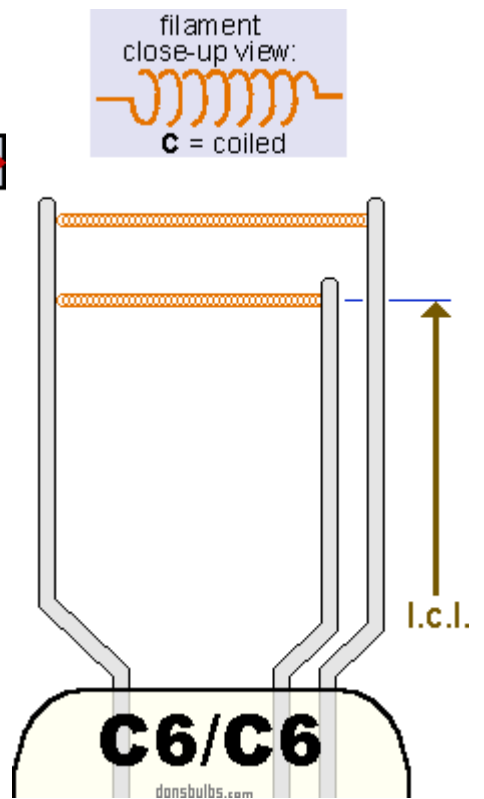

4000 is known as: 4000 USA

4000 USA bulb specifications:

category: **SEALED BEAM**

volt: **12.8 / 12.8**

amp: **2.93 / 4.69**

watt: **37.5 / 60**

base: 3L

glass: **PAR46**

filament: **C6/C6**

fil.res.: **4.37 / 2.73** ohm

m.o.l.: **4** inch (101MM)

notes: automobile headlamp
4 LAMP ROUND SYSTEM
low-beam lamp sealed beam

4000 USA

also known as

Cross-Reference:

4000

typical shape of PAR46 glass envelopes (not to scale)

typical shape of C6/C6 filament (not to scale)