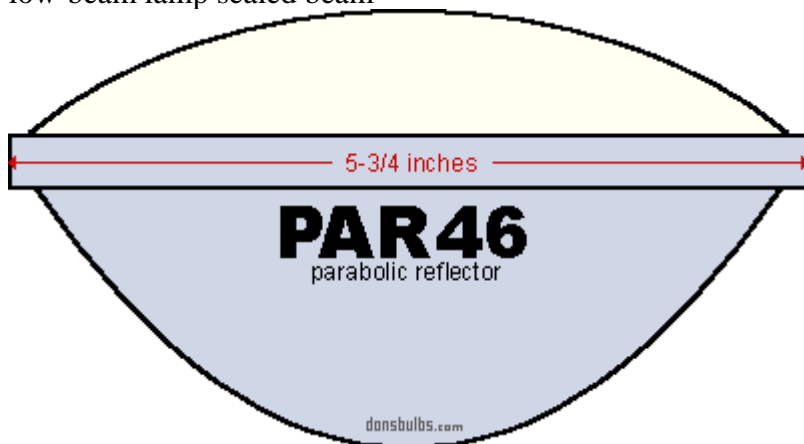

4000 is known as: 4000 USA

4000 USA bulb specifications:

category: **SEALED BEAM**

volt: **12.8 / 12.8**

amp: **2.93 / 4.69**

watt: **37.5 / 60**

base: 3L

glass: **PAR46**

filament: **C6/C6**

fil.res.: **4.37 / 2.73** ohm

m.o.l.: **4** inch (101MM)

notes: automobile headlamp
4 LAMP ROUND SYSTEM
low-beam lamp sealed beam

4000 USA

also known as

Cross-Reference:

4000

4000 AC/DELCO

4000 EIKO

4000 SYLVANIA

4000 USA

4000 WESTINGHOUSE

30847-8

5964600 GENERAL-MOTORS

031293460004 EIKO

typical shape of PAR46 glass envelopes (not to scale)