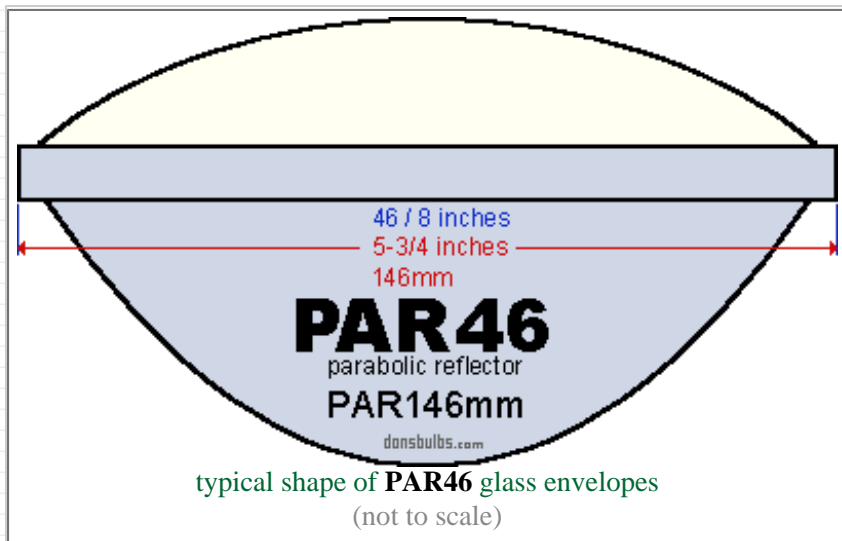

Know any equipment using this bulb to add to this list?

Enter as much information as possible:

example:

manufacture

Bell & Howell

name:

1480

model number #:

model name:

Multi-Motion

size:

8mm

type of

projector

equipment:

notes:

only the green one

comments:

any comments