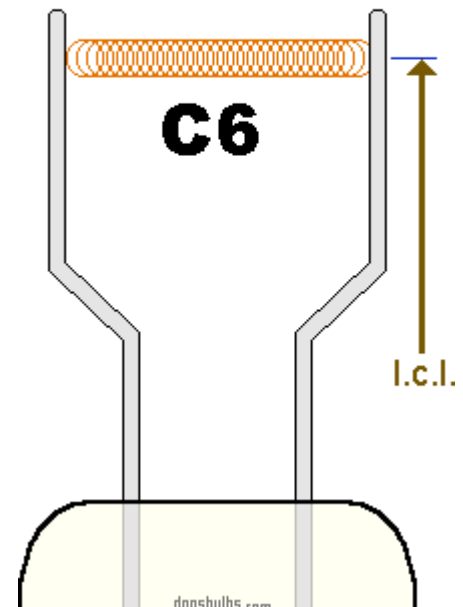

4412/A is known as: 4412/AMBER USA

4412/AMBER USA bulb specifications:

category: **SEALED BEAM**

volt: **12.8**

amp: **2.73**

watt: **35**

base: **Multipurpose**

glass: **PAR46**

filament
close-up view:

typical shape of PAR46 glass envelopes (not to scale)

MP
multi-purpose
combination

industry standards for base: **Multipurpose** (not to scale)

typical shape of C6 filament (not to scale)