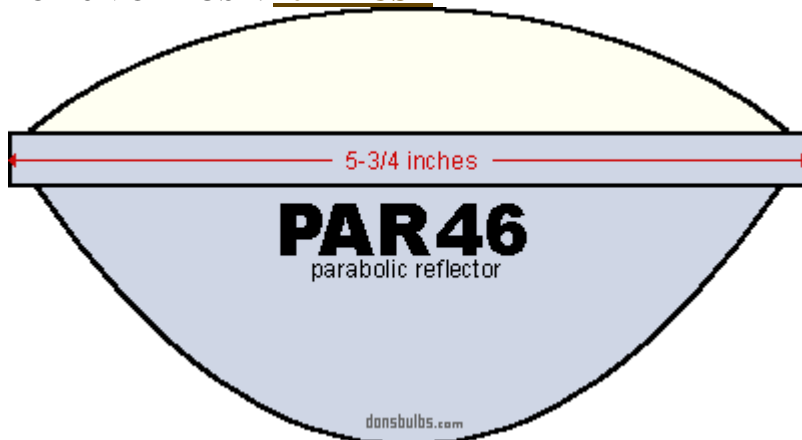

4412/A is known as: 4412/AMBER USA

4412/AMBER USA bulb specifications:

category: **SEALED BEAM**

volt: **12.8**

amp: **2.73**

watt: **35**

base: **Multipurpose**

glass: **PAR46**

filament: **C6**

fil.res.: **4.69 ohm**

m.o.l.: **3.69 inch (93MM)**

i.lumens: **111000**

cp: **8800**

d.hours: **300**

notes: automobile lamp ba:6x40

glass color is: **amber** foglight

FOR 6 VOLT USE: **4012A USA**

4412/AMBER USA

also known as

4412-AMBER

4412-AMBER USA

4412/A

4412/A WESTINGHOUSE

4412/AMBER

4412/AMBER USA

4412/AMBER WESTINGHOUSE

4412/JAUNE WESTINGHOUSE

4412A

4412A AC/DELCO

4412A BULB-DIRECT

4412A EIKO

4412A USA

4412A WESTINGHOUSE

4412AMBER WESTINGHOUSE

4412JAUNE WESTINGHOUSE

21811-5

453102 GENERAL-MOTORS

1547127 GENERAL-MOTORS

031293460240 EIKO

L4412A AC/DELCO

filament
close-up view:

typical shape of PAR46 glass envelopes (not to scale)

MP
multi-purpose
combination