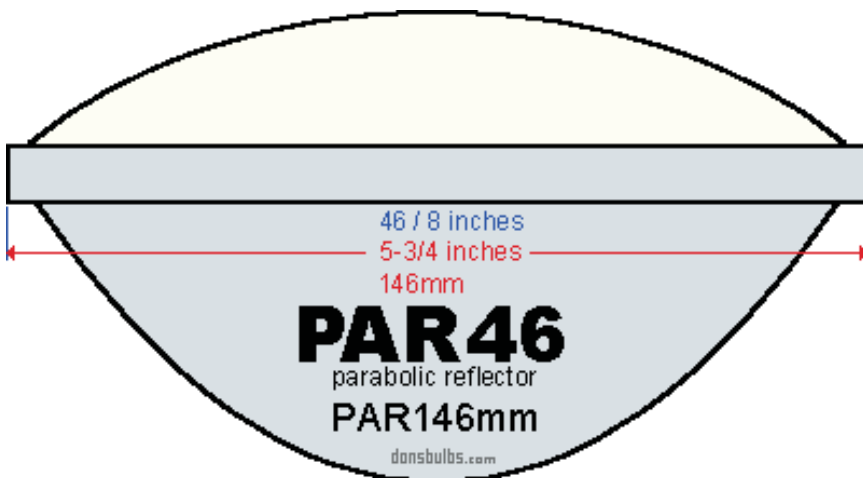

# 4413ST-RED USA

I/12V/35W/ST2/PAR46/BA80X20/RED/300H  
bulb specifications:

category: Incandescent - sealed beam lamp

volt: 12.8

amp: 2.73

watt: 35

base: St2

glass: PAR46

filament: C6

fil.res.: 4.69 ohm

m.o.l.: 3.86 inch (98MM)

d.hours: 300

notes: ba:80x20

glass color is: red

lens:fluted

signal lamp