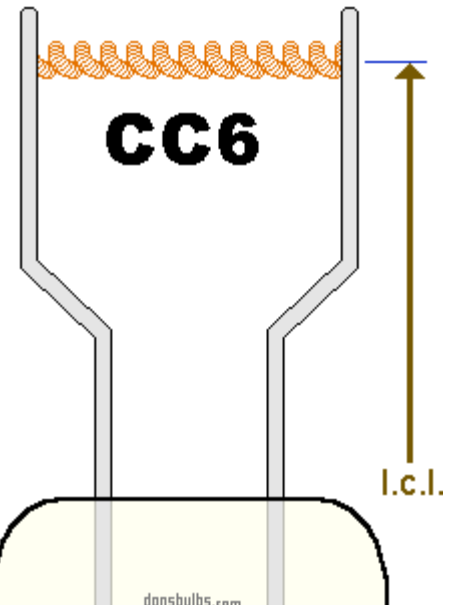

# 4415A is known as: 4415-AMBER

## 4415-AMBER bulb specifications:

category: **Sealed Beam**  
volt: **12.8**  
amp: **2.73**  
watt: **35**  
base: **Screw Terminals**  
glass: **PAR36**  
filament: **CC6**  
fil.res.: **4.69 ohm**  
m.o.l.: **2.75 inches**  
burn pos: burn lamp in **Base DOWN to HORIZONTAL** position  
i.lumens: **88000**  
cp: **7000**  
d.hours: **300**  
notes:  
Automobile Lamp  
ba:5X40  
**Color: Amber Fog Lamp**

## 4415-AMBER

also known as **Cross-Reference:**

4415-AMBER  
031293460349  
031293460349-EIKO  
21587-1  
24499-GE  
4415A  
4415A-EIKO  
4415A-GE  
4415A-WESTINGHOUSE

filament close-up view:

typical shape of **CC6** filament (not to scale)