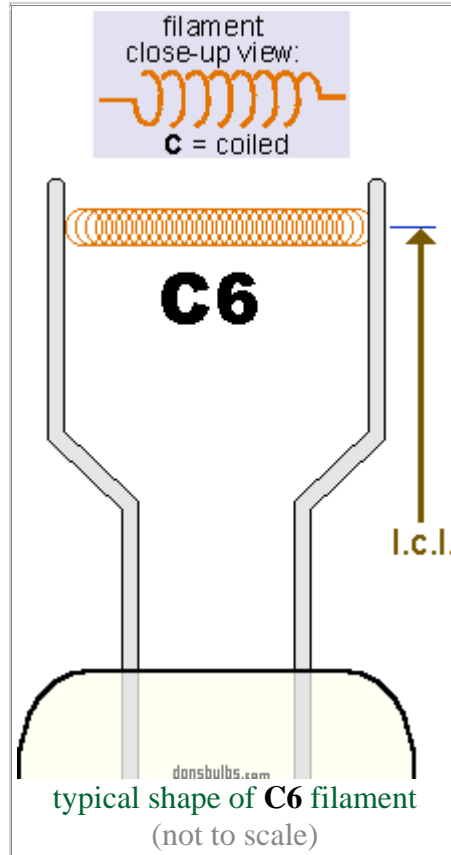

4419 AC DELCO

(4419 AC/DELCO)

is known as:

4419 12.8V 35W USA

(4419/12.8V/35W USA)

4419 12.8V 35W USA bulb specifications:

category:	Sealed Beam
volt:	12.8
amp:	2.73
watt:	35
base:	ST2
glass:	PAR46
filament:	C6
fil.res.:	4.69 ohm
m.o.l.:	3.78 inch (96MM)
d.hours:	300
notes:	tractor lamp trapezoidal ba:trapezoidal 1600AIPBCP LENS:FLUTED MSP:60MM verified against ANSI-SR26D2002

4419 12.8V 35W USA

also known as

Cross-Reference:

4419/12.8V/35W USA

4419/12.8V/35W USA

4419 AC/DELCO

4419 EIKO

4419 GENERAL-ELECTRIC