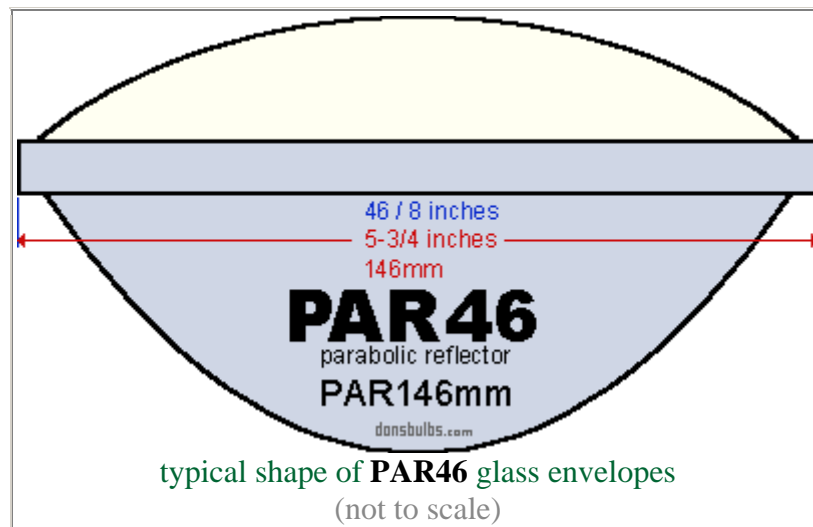

4419 AC DELCO

(4419 AC/DELCO)

is known as:

4419 12.8V 35W USA

(4419/12.8V/35W USA)

4419 12.8V 35W USA bulb specifications:

category:	Sealed Beam
volt:	12.8
amp:	2.73
watt:	35
base:	ST2
glass:	PAR46
filament:	C6
fil.res.:	4.69 ohm
m.o.l.:	3.78 inch (96MM)
d.hours:	300
notes:	tractor lamp trapezoidal ba:trapezoidal 1600AIPBCP LENS:FLUTED MSP:60MM verified against ANSI-SR26D2002