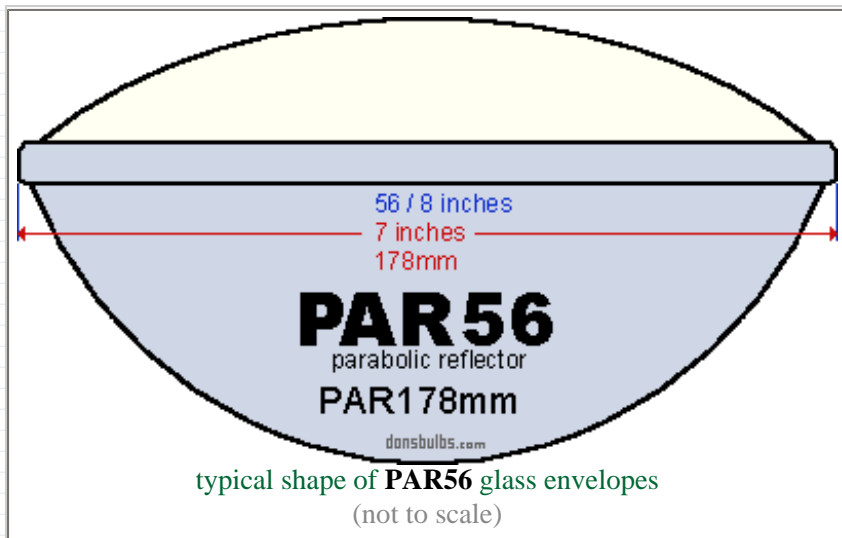

base: **3L**

glass: **PAR56**

m.o.l.: **5.25 inch (133MM)**

notes: glass color is: **amber**

[have more info? found an error?](#)

4433 AMBER 14V 40W 40W USA

have been found in equipment:

>> no equipment cross-references entered yet <<

model name:

Multi-Motion

size:

8mm

type of

equipment:

projector

notes: