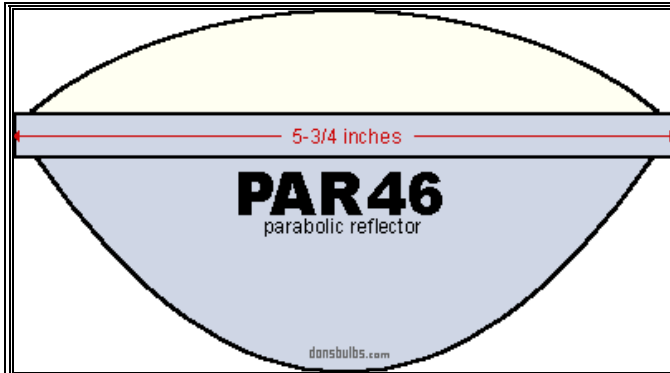

4535 is known as: 4535-USA

4535-USA bulb specifications:

category: **Miniature**
volt: **6.4**
amp: **4.69**
watt: **30**
base: **Multipurpose**
glass: **PAR46**
filament: **C6**
fil.res.: **1.36** ohm
m.o.l.: **3.69** inches
i.lumens: **76000**
cp: **95000**
color temp: **3000**
d.hours: **150**
notes:
Automotive Lamp
ba:4X5.5
Reflector
Very Narrow Spotlight

usual shape of PAR46 glass envelopes
(not to scale)

industry standards for base:
Multipurpose
(not to scale)