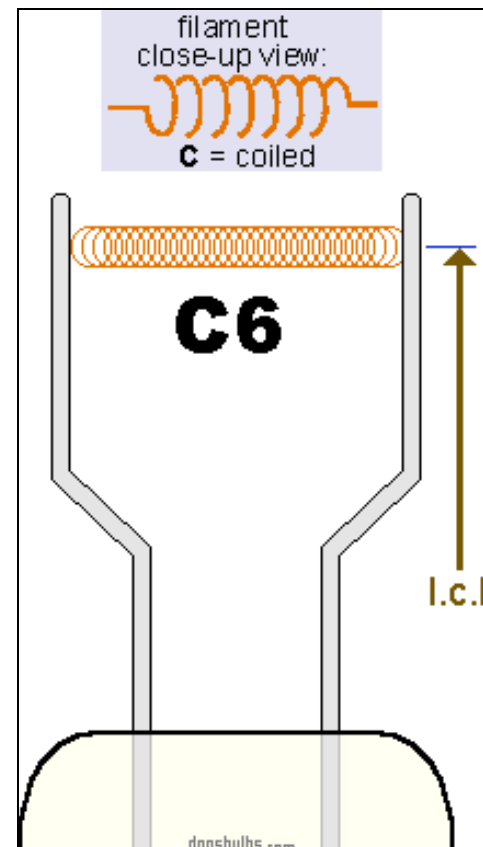

4535 is known as: 4535-USA

4535-USA bulb specifications:

category: **Miniature**
volt: **6.4**
amp: **4.69**
watt: **30**
base: **Multipurpose**
glass: **PAR46**
filament: **C6**
fil.res.: **1.36** ohm
m.o.l.: **3.69** inches
i.lumens: **76000**
cp: **95000**
color temp: **3000**
d.hours: **150**
notes:
Automotive Lamp
ba:4X5.5
Reflector
Very Narrow Spotlight

typical photo of **4535-USA** bulb type
(your bulb may look slightly different)

4535-USA also known as Cross-Reference:

4535-USA
21765-3
24735
4535
4535-GE
4535-WESTINGHOUSE
4535GE
6.4-030-100R
GE4535

typical shape of **C6** filament (not to scale)

usual shape of PAR46 glass envelopes
(not to scale)

industry standards for base:
Multipurpose
(not to scale)