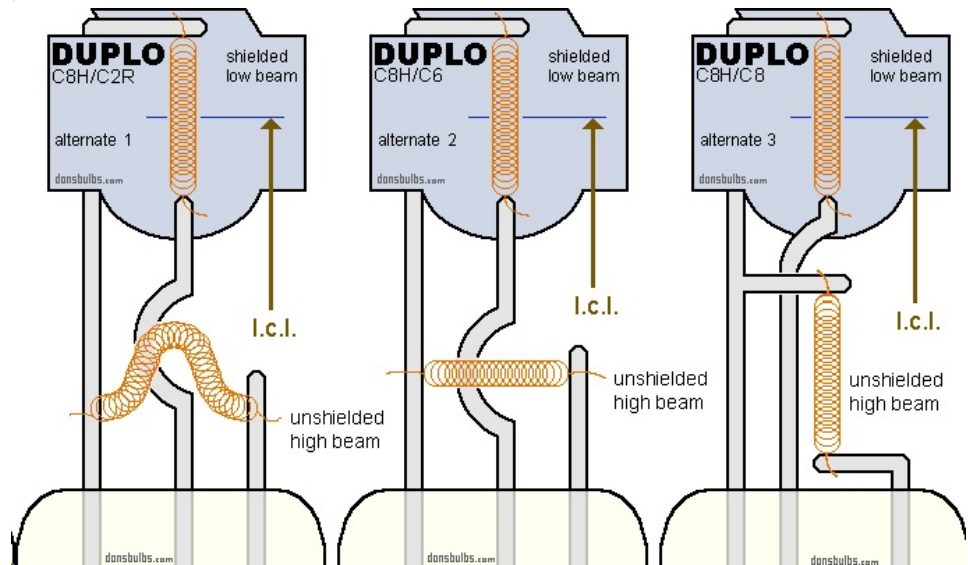

6721 PHILIPS

I/6V/35W/35W/P22D36/T9/DUPLO

bulb specifications:

category: Incandescent - miniature lamp
 volt: 6
 amp: 5.83 / 5.83
 watt: 35 / 35
 base: P22d36
 glass: T9
 filament: DUPLO
 m.o.l.: 2.52 inch (64MM)
 d.hours: 300 / 300
 notes: NOT FRANCE

automobile lamp
 clear glass
 dim:64MMx28MM
 duplo shielded filament
 export europe
 headlight lamp

P22d36

DC BPF (double contact British prefocus)

P36d (USA)
P22d (Europe)

A119