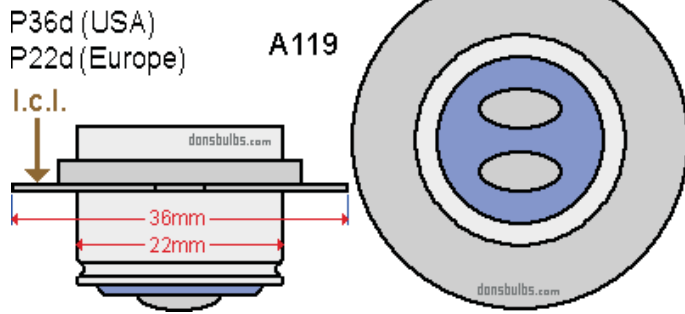

415 LUCAS

54-40T9P22D36DUPLOLH12V
I/12V/50W/40W/P22D36/T9/DUPLO/LHD

bulb specifications:

category: Incandescent -
miniature lamp
volt: 12
amp: 4.17 / 3.33
watt: 50 / 40
base: P22d36
glass: T9
filament: DUPLO
d.hours: 300 / 300
notes: dip shield
left hand drive headlamp

typical shape of DUPLO filament

industry standards for base: P22d36

P22d36

DC BPF (double contact British prefocus)

typical shape of T9 glass envelopes