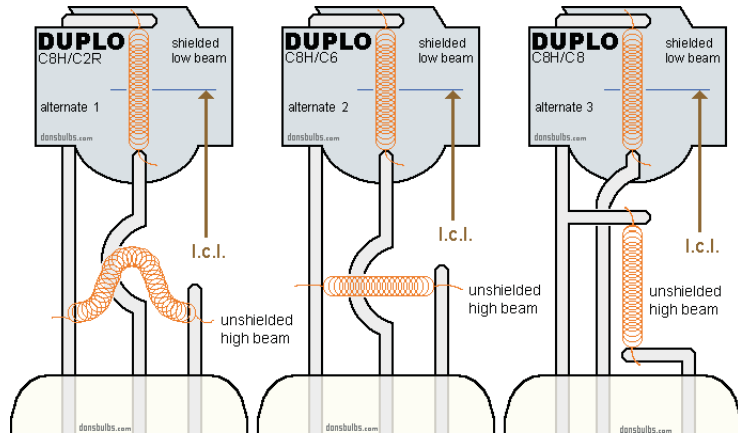

415 LUCAS

54-40T9P22D36DUPLOLH12V
I/12V/50W/40W/P22D36/T9/DUPLO/LHD

bulb specifications:

category: Incandescent -
miniature lamp
volt: 12
amp: 4.17 / 3.33
watt: 50 / 40
base: P22d36
glass: T9
filament: DUPLO
d.hours: 300 / 300
notes: dip shield
left hand drive headlamp

typical shape of DUPLO filament

industry standards for base: P22d36

P22d36

DC BPF (double contact British prefocus)

typical shape of T9 glass envelopes