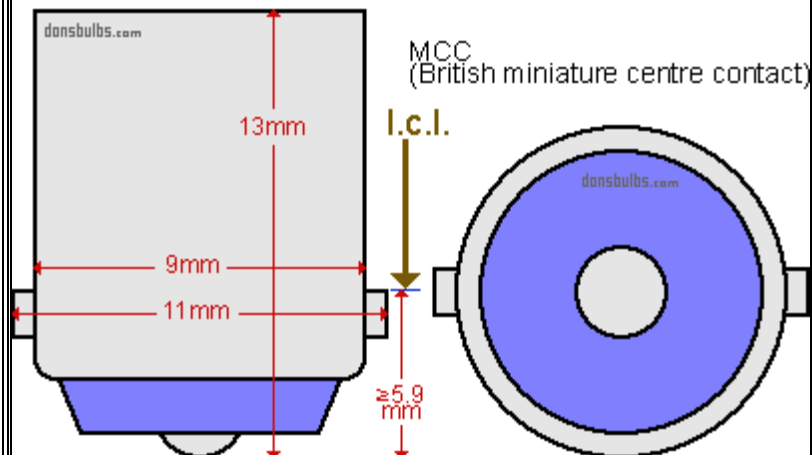

BA9s

miniature bayonet
SC miniature bayonet
single contact miniature bayonet

IEC7004-14
DIN49715

IEC7005-12
DIN49642T12

A18A
A18D
A18E
H
T2.3W
T4W

industry standards for base: **BA9s** - Miniature Bayonet
(not to scale)