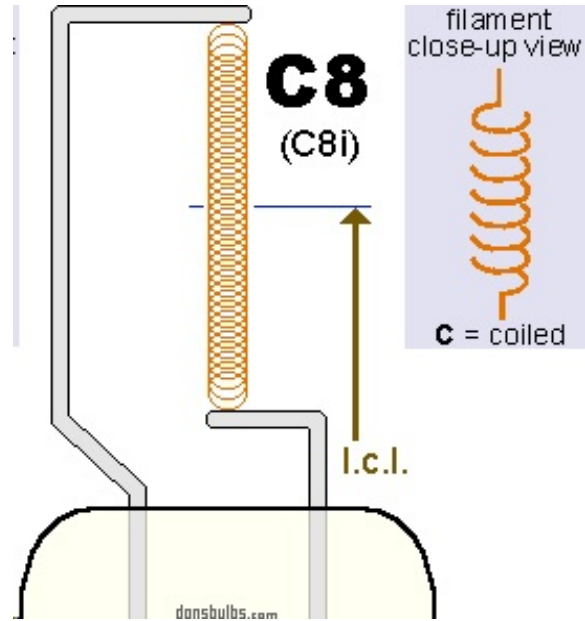

incandescent - festoon with pointy ends light bulb lamp **6844**
PHILIPS

C5W-5W-6V-SV8.5 DONSBULBS
FESTOON/6V/5W/37MM/11MM

bulb specifications:

category: Incandescent -
FESTOON with pointy ends

volt: 6
amp: 0.833
watt: 5
base: SV8.5-8 - Festoon
glass: T3-1/4
filament: C8
fil.res.: 7.2 ohm
m.o.l.: 1.46 inch (37MM)
d.hours: 300
notes: clear glass
dim: 37MMx11MM
incandescent lamp
style: FESTOON

typical shape of T3-1/4 glass envelopes (not to scale)

typical shape of C8 filament (not to scale)

SV8.5-8

S8.5d (standardpro) festoon
 LES (British lilliput edison cap)
 single contact (double ended)

SV8.5
 S8.5

EXAMPLE
for finding your correct festoon bulb

You must already know the bulb's volt and watt.
 Then measure your old bulb size in millimeters

Round up all measurements to nearest ODD whole millimeters.
 ... for example if length measured 42MM then round up to 43MM.
 ... for example if width measured 8.5MM then round up to 9MM.

industry standards for base:
 SV8.5-8 - Festoon (not to scale)

also known as Cross-Reference:
 1-987-302-611-C5W-6-V-5-W-SV8
 .5-8-32-3-165141-993998 BOSCH
 1-987-302-611-C5W-6V-5W-SV8.5
 -8-32-3-165141-993998 BOSCH
 1-987-302-611 BOSCH