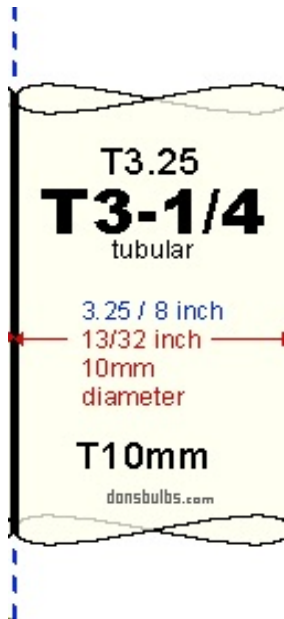

incandescent - festoon with pointy ends light bulb lamp **6844**
PHILIPS

C5W-5W-6V-SV8.5 DONSBULBS
FESTOON/6V/5W/37MM/11MM

bulb specifications:

category: Incandescent -
FESTOON with pointy ends

volt: 6
amp: 0.833
watt: 5
base: SV8.5-8 - Festoon
glass: T3-1/4
filament: C8
fil.res.: 7.2 ohm
m.o.l.: 1.46 inch (37MM)
d.hours: 300
notes: clear glass
dim: 37MMx11MM
incandescent lamp
style: FESTOON

typical shape of T3-1/4 glass envelopes (not to scale)

typical shape of C8 filament (not to scale)

SV8.5-8

S8.5d (standardpro) festoon
 LES (British lilliput edison cap)
 single contact (double ended)

SV8.5
 S8.5

EXAMPLE
for finding your correct festoon bulb

You must already know the bulb's volt and watt.
 Then measure your old bulb size in millimeters

Round up all measurements to nearest ODD whole millimeters.
 ... for example if length measured 42MM then round up to 43MM.
 ... for example if width measured 8.5MM then round up to 9MM.