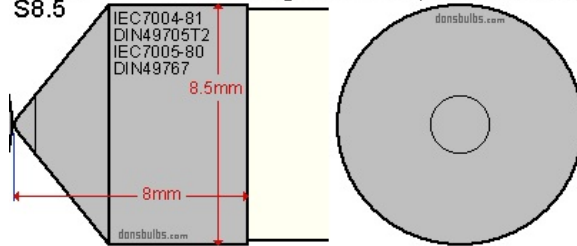

incandescent - festoon with pointy ends light bulb lamp **6844**
PHILIPS

C5W-5W-6V-SV8.5 DONSBULBS
FESTOON/6V/5W/37MM/11MM

bulb specifications:

category: Incandescent -
FESTOON with pointy ends

volt: 6
amp: 0.833
watt: 5
base: SV8.5-8 - Festoon
glass: T3-1/4
filament: C8
fil.res.: 7.2 ohm
m.o.l.: 1.46 inch (37MM)
d.hours: 300
notes: clear glass
dim: 37MMx11MM
incandescent lamp
style: FESTOON

typical shape of T3-1/4 glass envelopes (not to scale)

typical shape of C8 filament (not to scale)

SV8.5-8

S8.5d (standardpro) festoon
 LES (British lilliput edison cap)
 single contact (double ended)

SV8.5
 S8.5

EXAMPLE
for finding your correct festoon bulb

You must already know the bulb's volt and watt.
 Then measure your old bulb size in millimeters

Round up all measurements to nearest ODD whole millimeters.
 ... for example if length measured 42MM then round up to 43MM.
 ... for example if width measured 8.5MM then round up to 9MM.